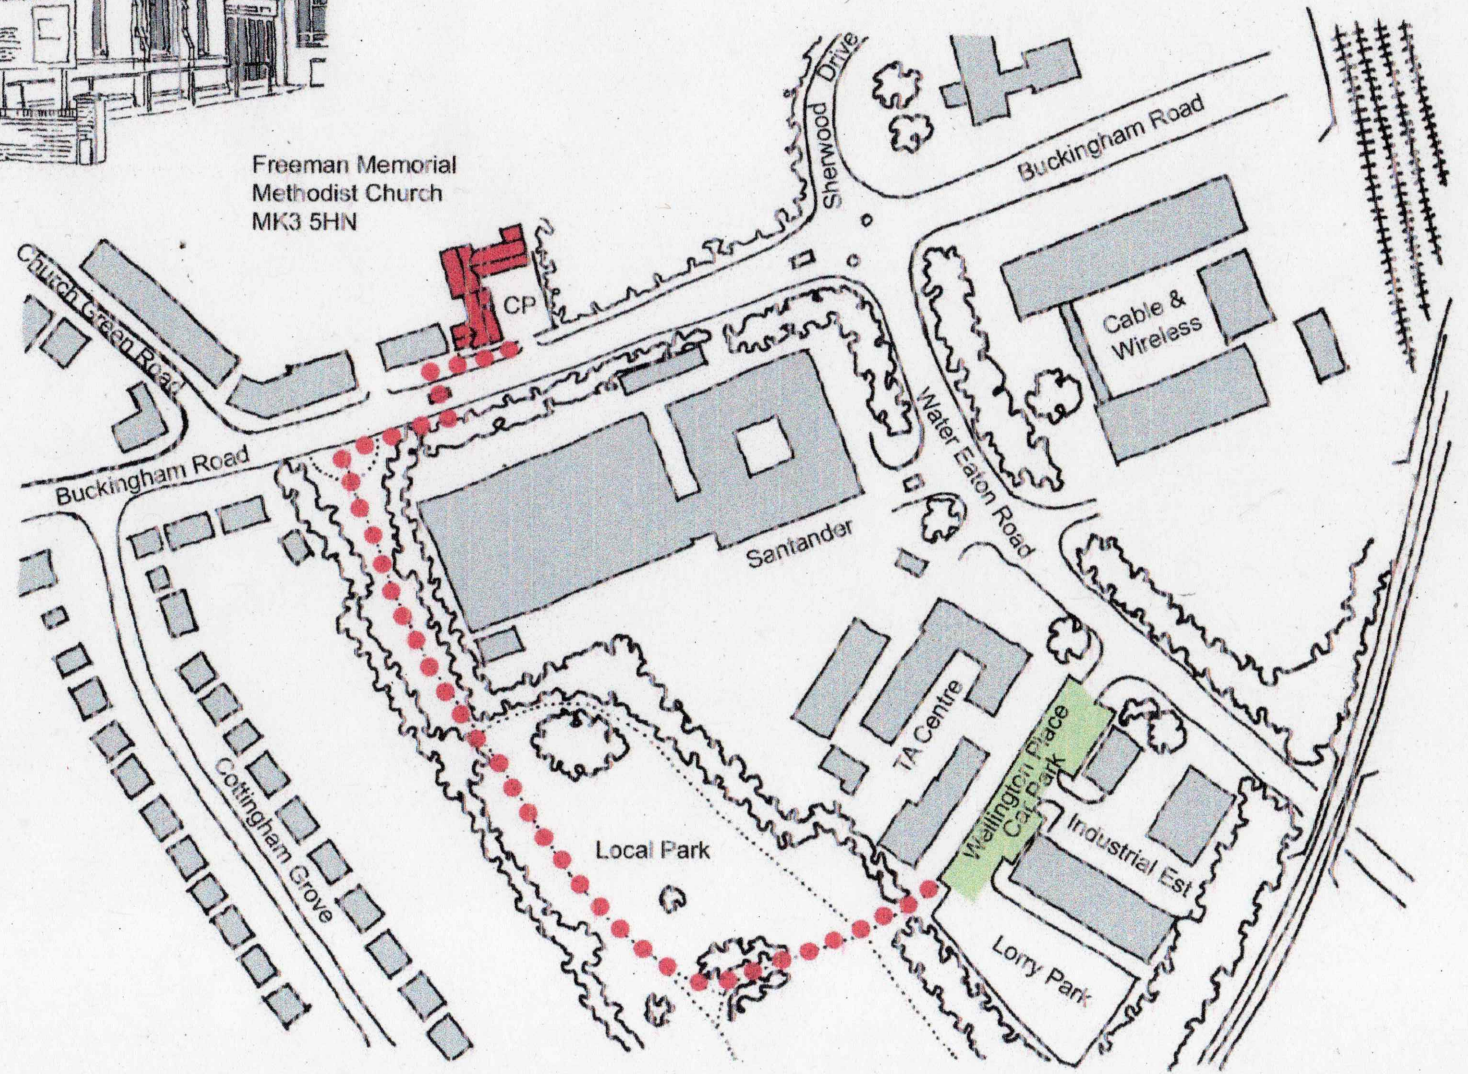

Freeman Memorial
Methodist Church
MK3 5HN

The church car park (marked CP) is very small and parking is prohibited on Buckingham Road. We therefore suggest that you park in the Wellington Place car park and use the route to the church as shown.