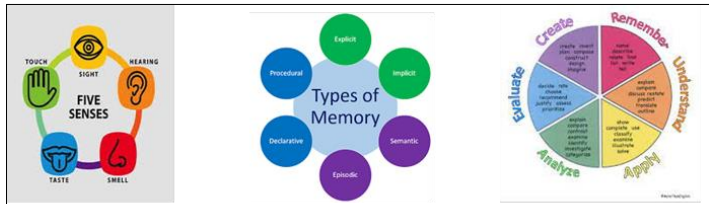

NEWS FROM AROUND MK

Do you want to help break the World Record for the longest line of food cans?
MK Food Bank are mobilising the Milton Keynes community to gather 132,000 cans around Campbell Park, if your business, group or charity want to join, head to our website!

Entry forms here: mkfoodbank.org.uk/mk-can
Date for diary - October 16th 2023!

Multi-Sensory Worship for people living with Dementia memory worship

First Wednesday of each month - 11am
At Milton Keynes House of Prayer
Manor Farm Cottage
2 Linford Lane
Woolstone
MK15 0AG
Led by Ian Pearce and Charmaine Howard
Free of charge. A warm welcome awaits you.
Contact: [07719968356](tel:07719968356) i Pearce@live.com